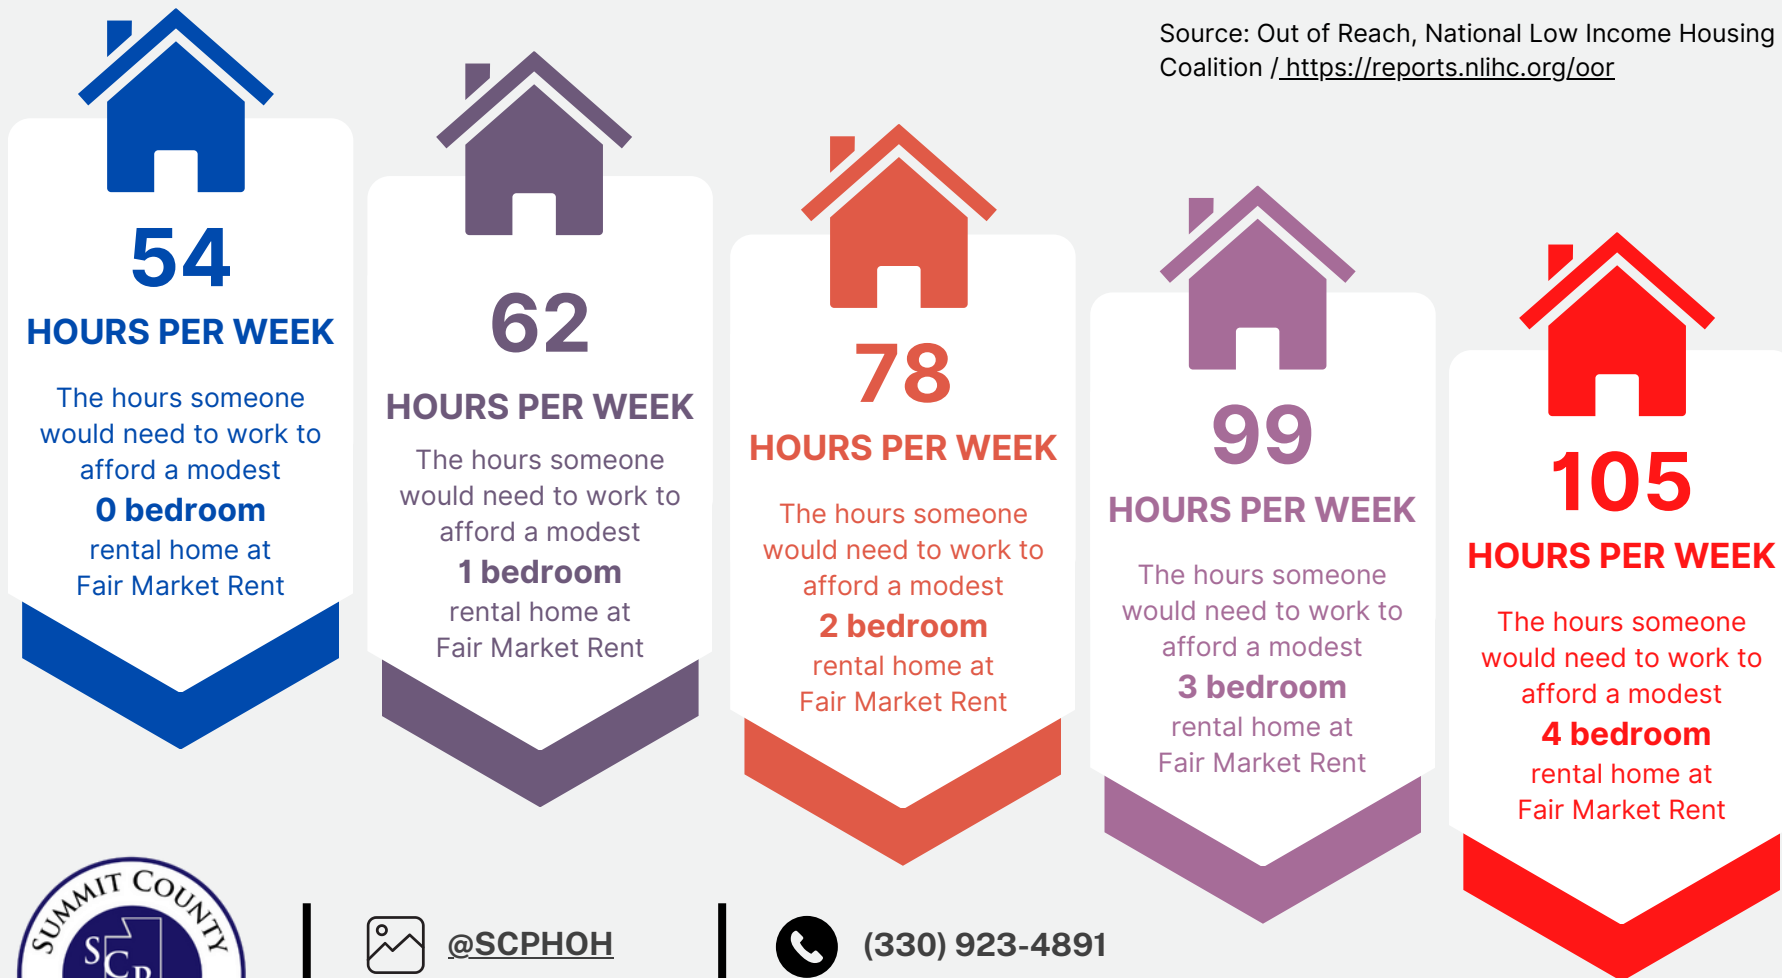

Housing Costs in Summit County

Housing options at the minimum-wage - \$10.10 per hour

According to the National Low Income Housing Coalition, these are the housing options facing those working at the minimum wage...

Source: Out of Reach, National Low Income Housing Coalition / <https://reports.nlihc.org/oor>

@SCPHOH

www.scph.org

(330) 923-4891

scph.org/epidemiology-biostats